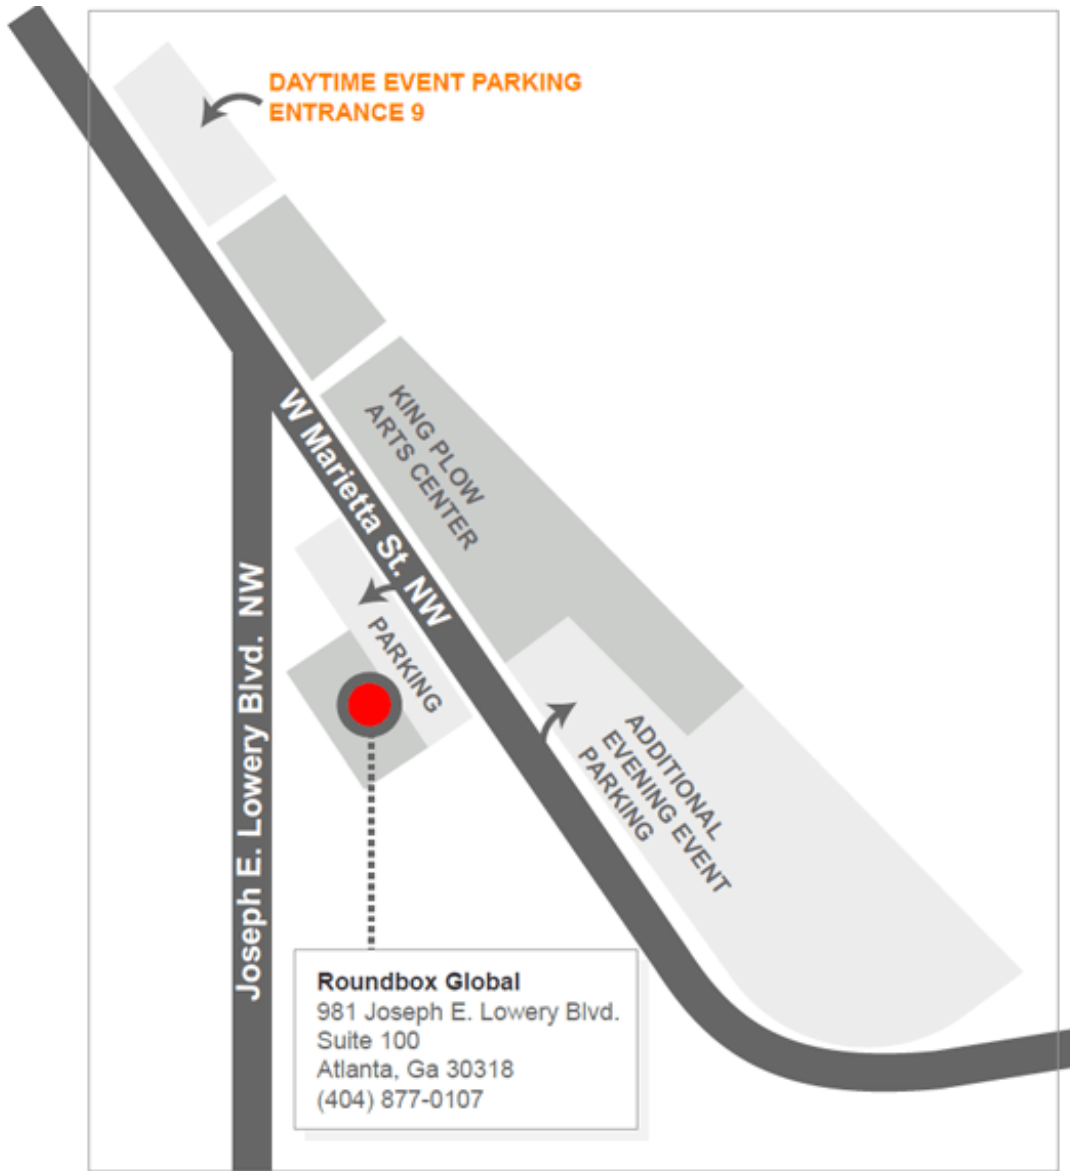

Atlanta Venue - great place to meet

Posted At : April 13, 2009 5:37 PM | Posted By : Liz Frederick

Related Categories: cfunitd express, travel

Hello Atlanta friends! We can wait to see you in a couple days! RoundBox Offices are generous enough to give us space for this event. Its a great facility and I have lots of free stuff and gifts in store for everyone.

Here is the parking information for everyone:

DAYTIME EVENT PARKING AT ROUNDBOX GLOBAL/KING PLOW ARTS CENTER

Due to business hour parking restrictions at the King Plow Arts Center, our normal evening event parking at Entrance 3 is restricted. Please use our free Daytime Event Parking Area at Entrance 9 (see map below). It is about a block's walk away from our building. Please use the crosswalk at Joseph E Lowery to get to the West side of the street. Roundbox Global is not located in the main building complex at the King Plow Arts Center. The Roundbox Global offices are located in Suite 100 of the 981 Joseph E Lowery Building which is directly across Marietta Street from the main King Plow Arts Building. The entrance is on the Marietta Street side of the building.

PLEASE NOTE: DO NOT park in any spots that are reserved. If you park in a spot that has been marked by a sign that says restricted, you will be towed.

Here are some photos to help you

Roundbox Global
981 Joseph E Lowery Blvd
Suite 100
Atlanta, GA 30318

View from W. Marietta Street heading North

Roundbox Global
981 Joseph E Lowery Blvd
Suite 100
Atlanta, GA 30318

View from Entrance 3 parking lot at top of stairs